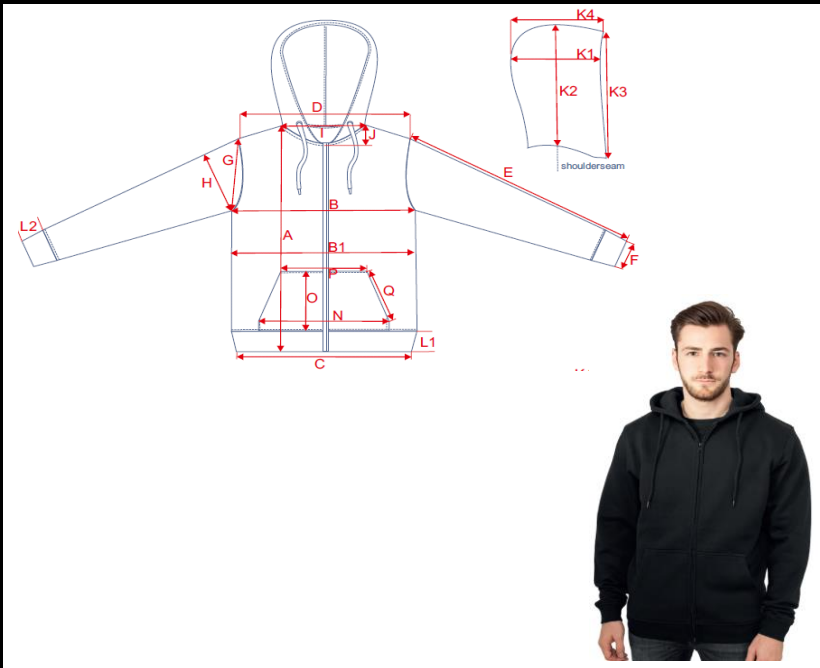

**BY12\_Zip Hoody**  
**Tolerances: +/- 2 cm**

Description		S	M	L	XL	XXL	
A	Length	cm	71	73	75	77	79
B	1/2 Chest Width	cm	55	58	61	64	67
C		cm					
D		cm					
E	Sleeve Length	cm	68	69	70	71	72
F		cm					
G		cm					
H		cm					
I		cm					
J		cm					
K1		cm					
K2		cm					
		cm					
L1		cm					
L2		cm					
M		cm					
N		cm					
O		cm					
P		cm					
Q		cm					
R		cm					
S		cm					

<b>Article Description</b>	Inside brushed sweat fabric - neutral sizelabel without branding, neckprint possible - kangaroo pocket with pocket openings out of shell - set-in sleeves - rib cuffs at the hem and sleeve opening - neck halfmoon - hood with two seams - herringbone neck tape - hood lining out of shell
<b>Fabric</b>	70% cotton/30% polyester; grey: 90% cotton/ 10% viscose; charcoal: 60% cotton/ 40% polyester, brushed Fleece, ca. 320 g/m <sup>2</sup>
<b>Colours</b>	Black, Heather Grey, Charcoal